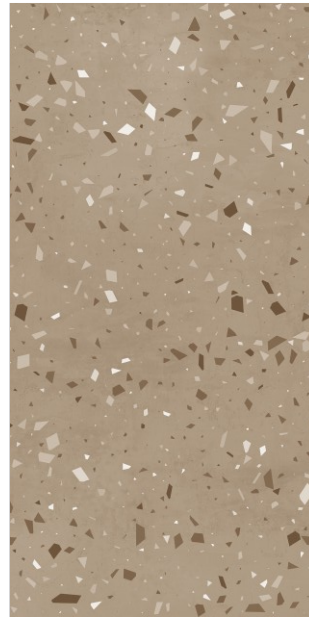

Cesaro Musterd