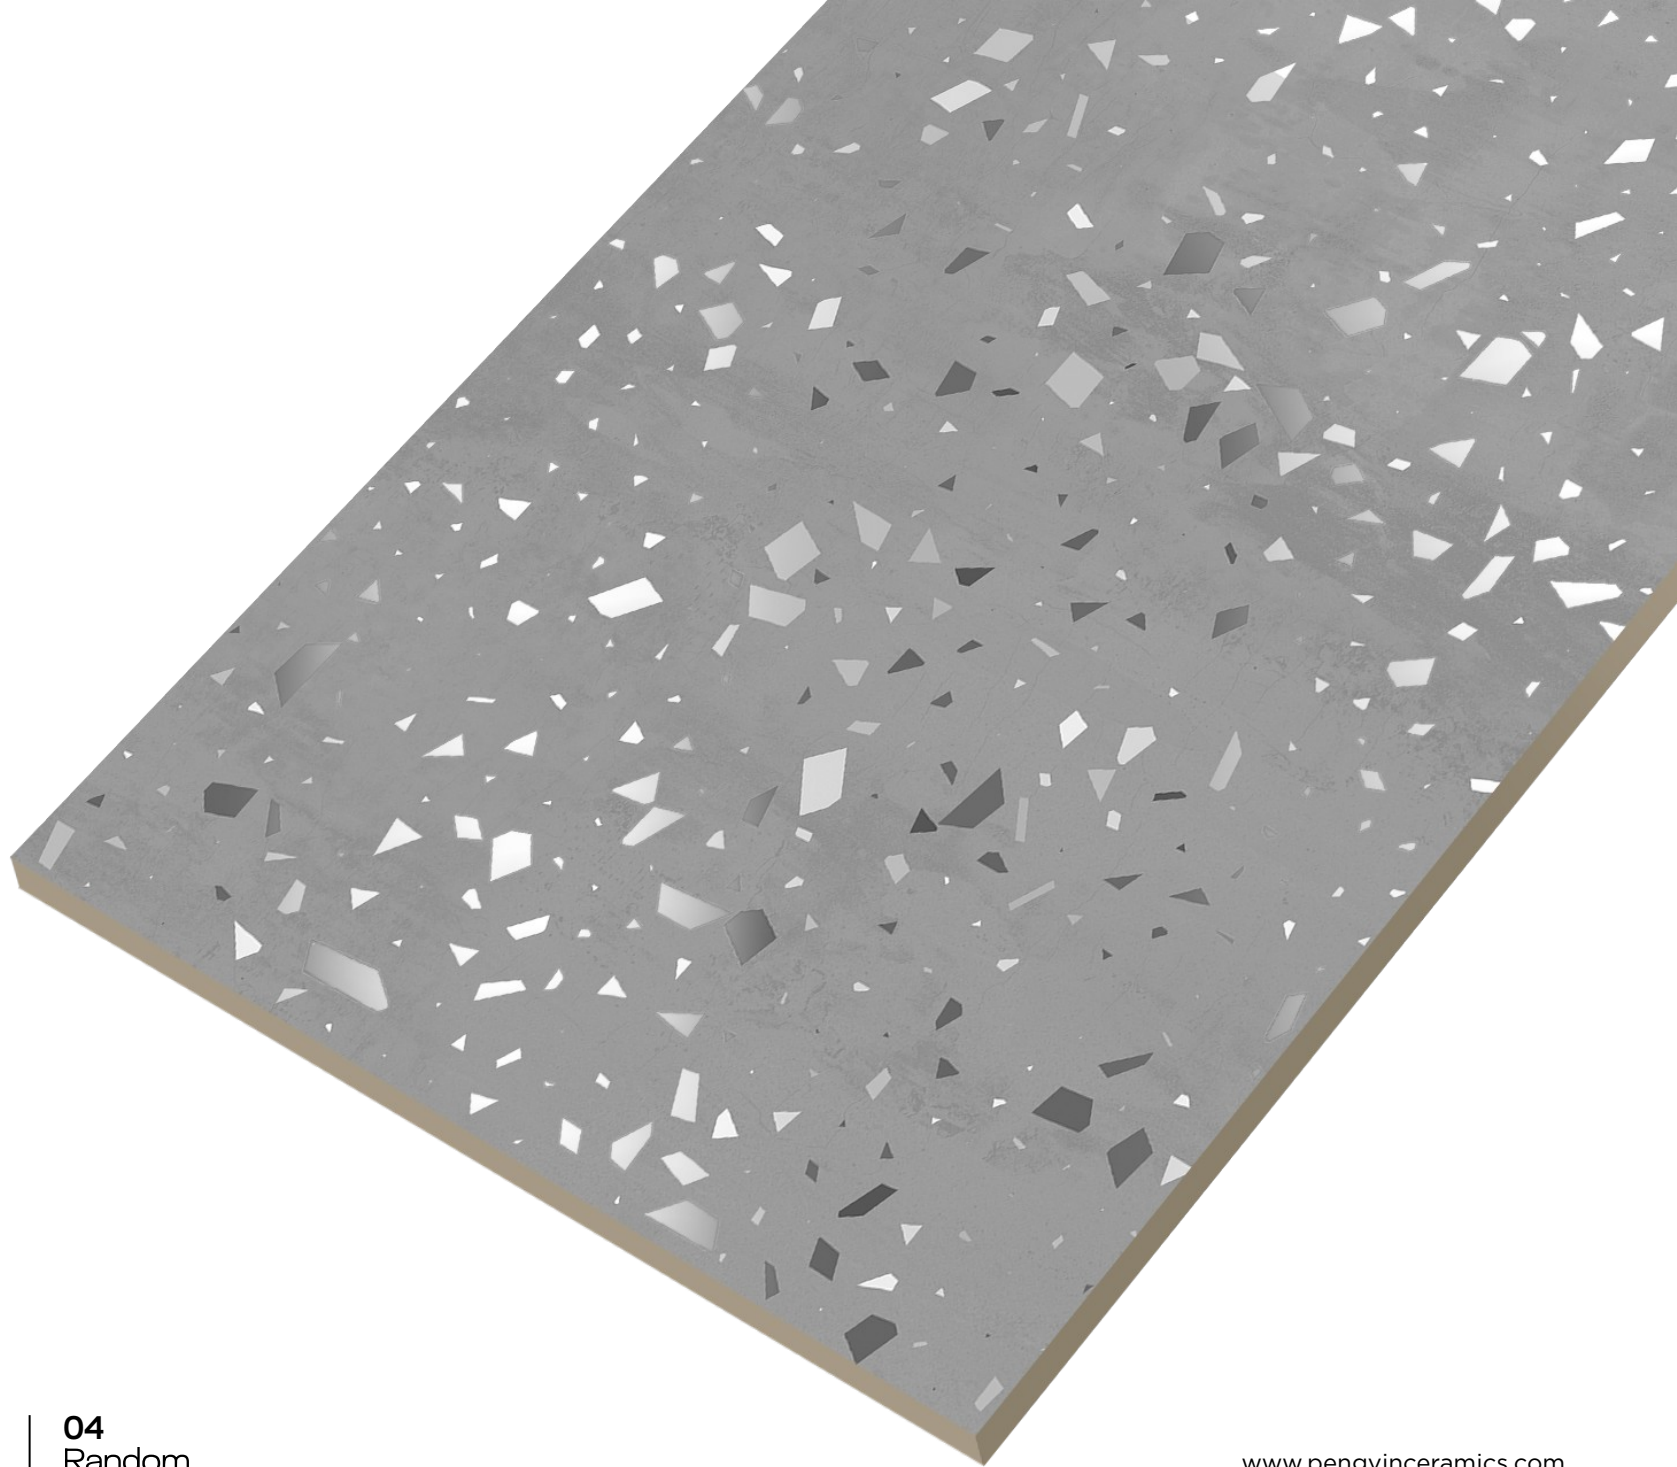

# Cesaro Beige

The enduring elegance of Italian marble.

Terrazzo  
CARVING

Cesaro Beige

[www.pengvinceramics.com](http://www.pengvinceramics.com)

**Terrazzo**  
CARVING

600x  
1200mm

Terrazzo  
Carving Surface