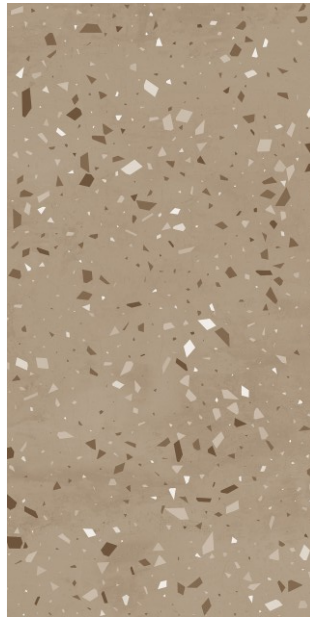

Cesaro Musterd