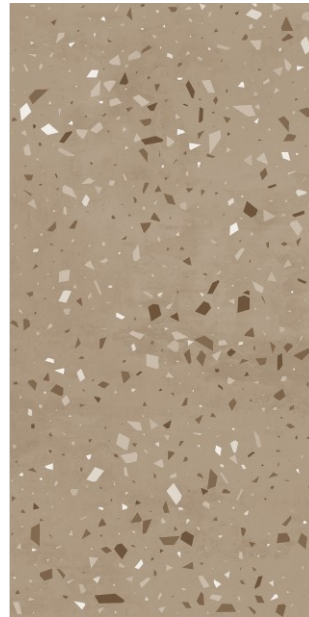

Cesaro Musterd