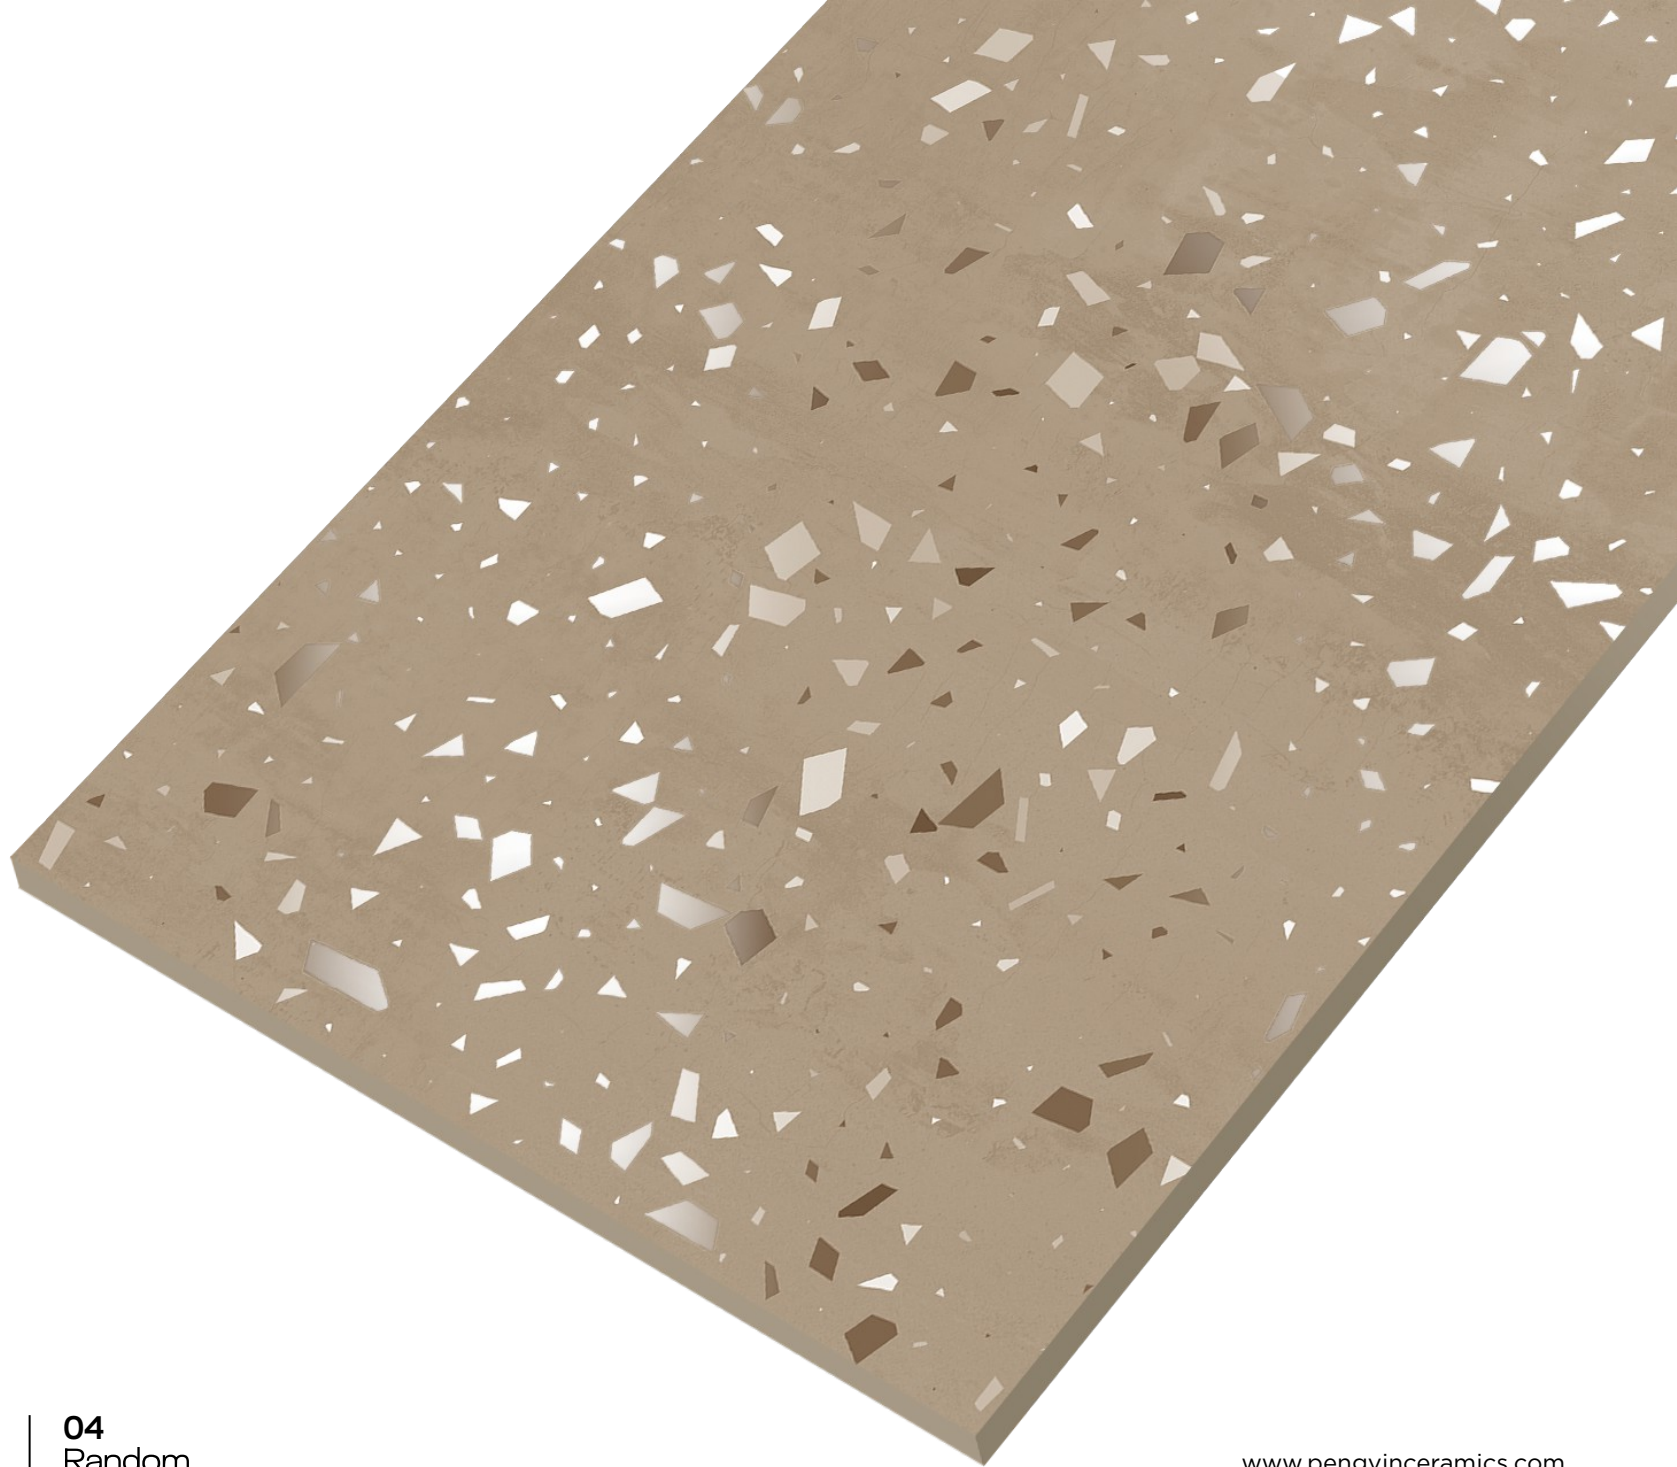

# Cesaro Grey

Transform your home into a masterpiece.

**Terrazzo**  
CARVING

**Cesaro Grey**

[www.pengvinceramics.com](http://www.pengvinceramics.com)

**Terrazzo**  
CARVING

Cesaro  
Musterd

600x  
1200mm