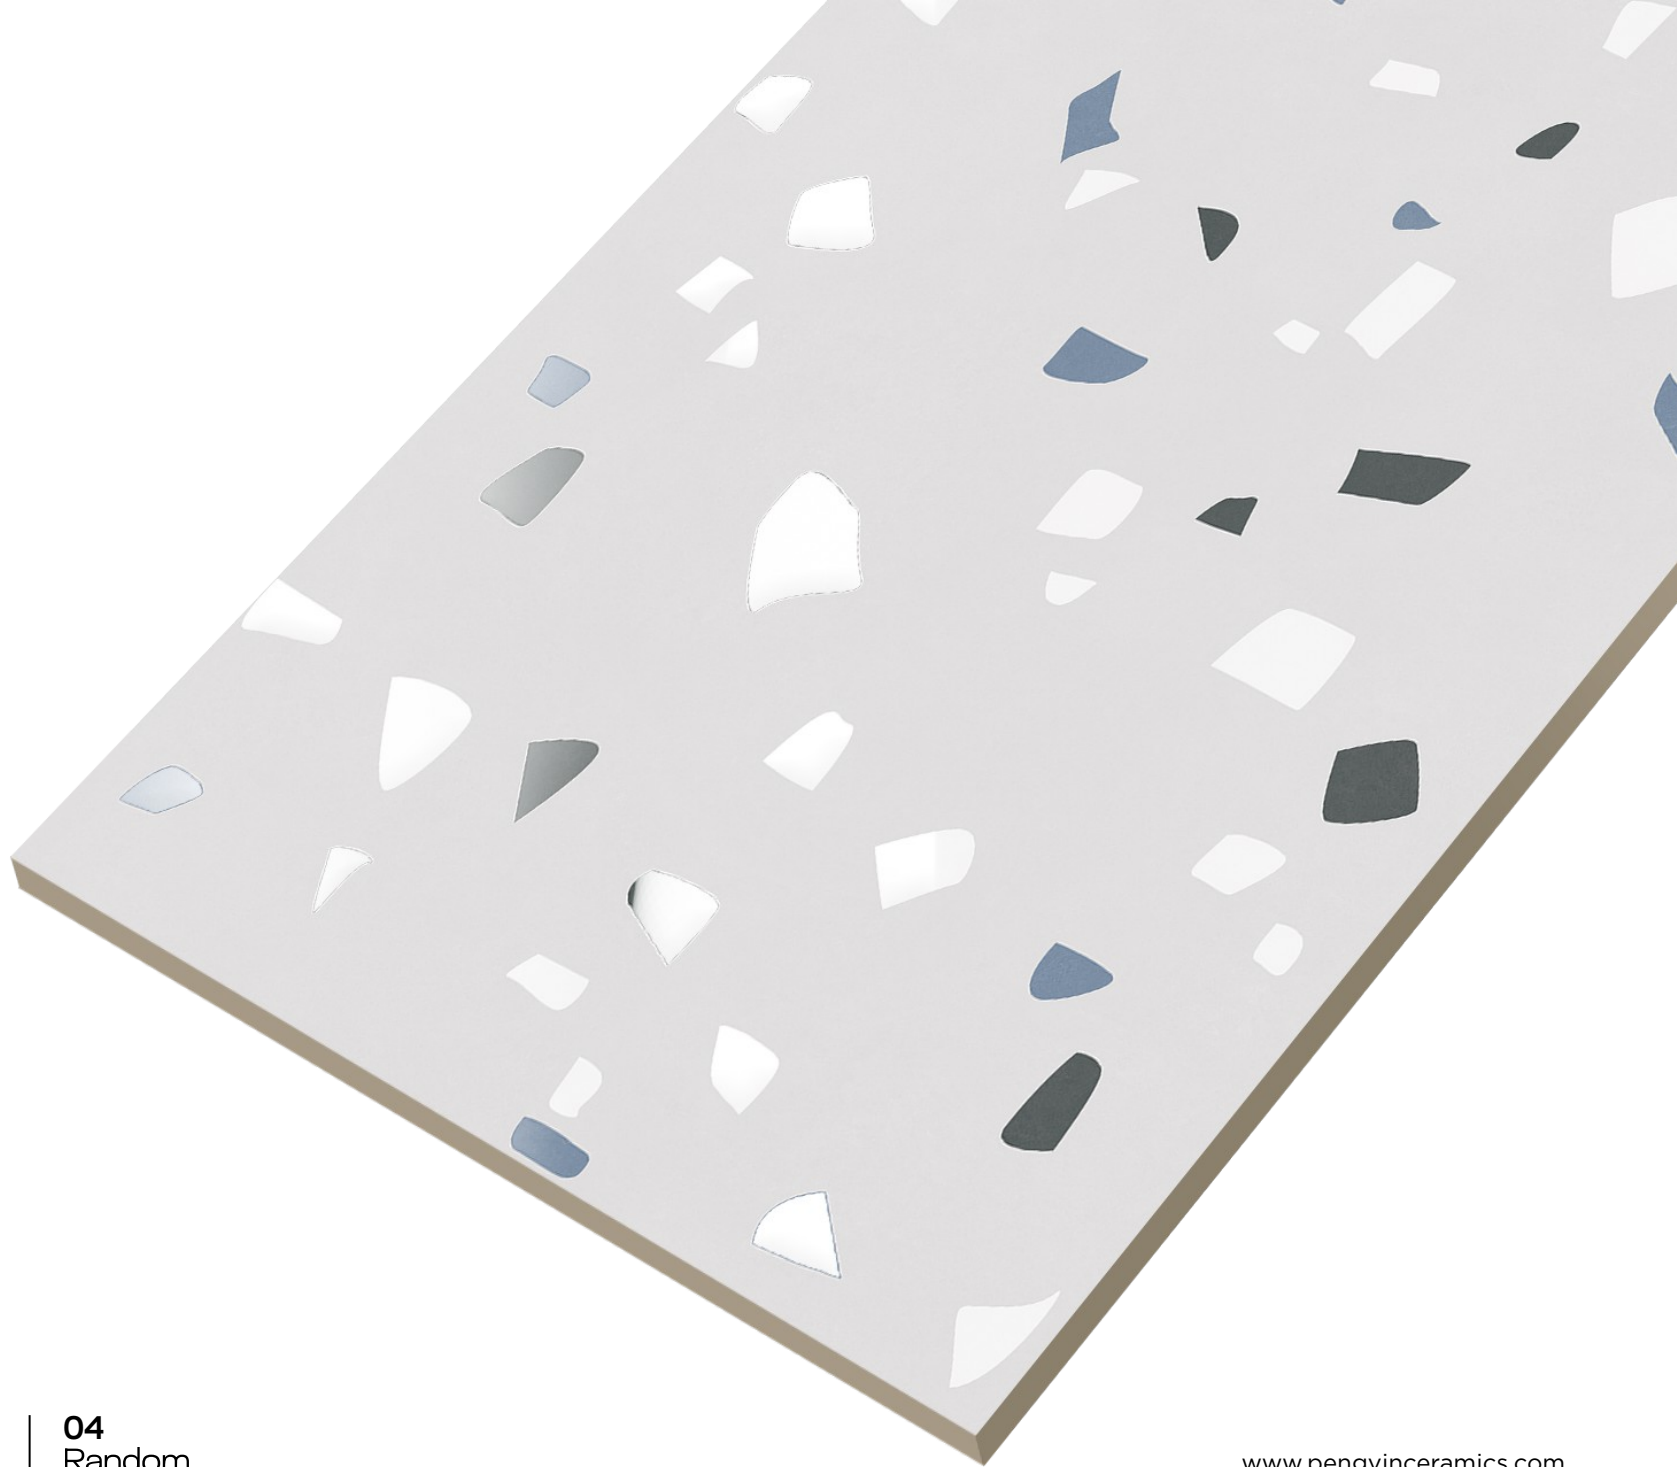

# Titan Grey

Elevate your space with a touch of timeless artistry

**Terrazzo**  
CARVING

Titan Beige

[www.pengvinceramics.com](http://www.pengvinceramics.com)

**Terrazzo**  
CARVING

Titan Pearl

600x  
1200mm